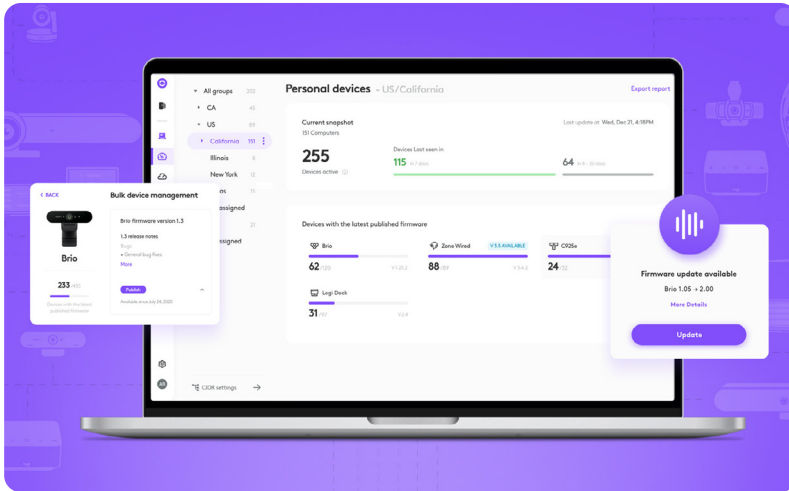

SOFTWARE

Software enhances Logitech products by ensuring a consistent, unified, and customizable experience across the distributed workforce.

MANAGEABILITY

LOGITECH SYNC

Sync works alongside your Microsoft Teams admin center to help you deploy and manage your entire device ecosystem². Whether employees are in the office, at home, or somewhere else, Sync helps everyone stay connected by ensuring their Logitech personal workspace solutions are healthy and up to date. Visit sync.logitech.com/hub for more information.

CUSTOMIZATION