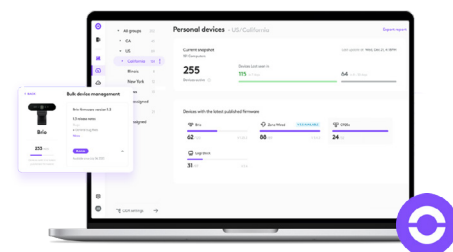

## SECURITY

Logi Bolt technology delivers a high-performance, secure wireless connection by combining Bluetooth® Low Energy wireless technology Security Mode 1, Security Level 4 with additional Logitech security features to reduce vulnerability when devices are paired to a Logi Bolt USB receiver.

## DEVICE CUSTOMIZATION

Predefined customizations and enhanced experiences are available with accompanying software (Logi Tune and Logi Options+), which enables users to optimize their devices based on their specific needs, set default actions for those devices, and streamline repetitive tasks.

## REMOTE MANAGEMENT

With Logitech Sync, IT admins gain insights into personal device usage while ensuring compatibility and enhancing product performance through firmware updates for Logitech devices<sup>2</sup>.