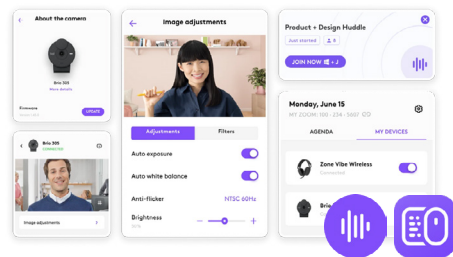

DEVICE CUSTOMIZATION

Predefined customizations and enhanced experiences are available with accompanying software (Logi Tune and Logi Options+), which enables users to optimize their devices based on their specific needs, set default actions for those devices, and streamline repetitive tasks.