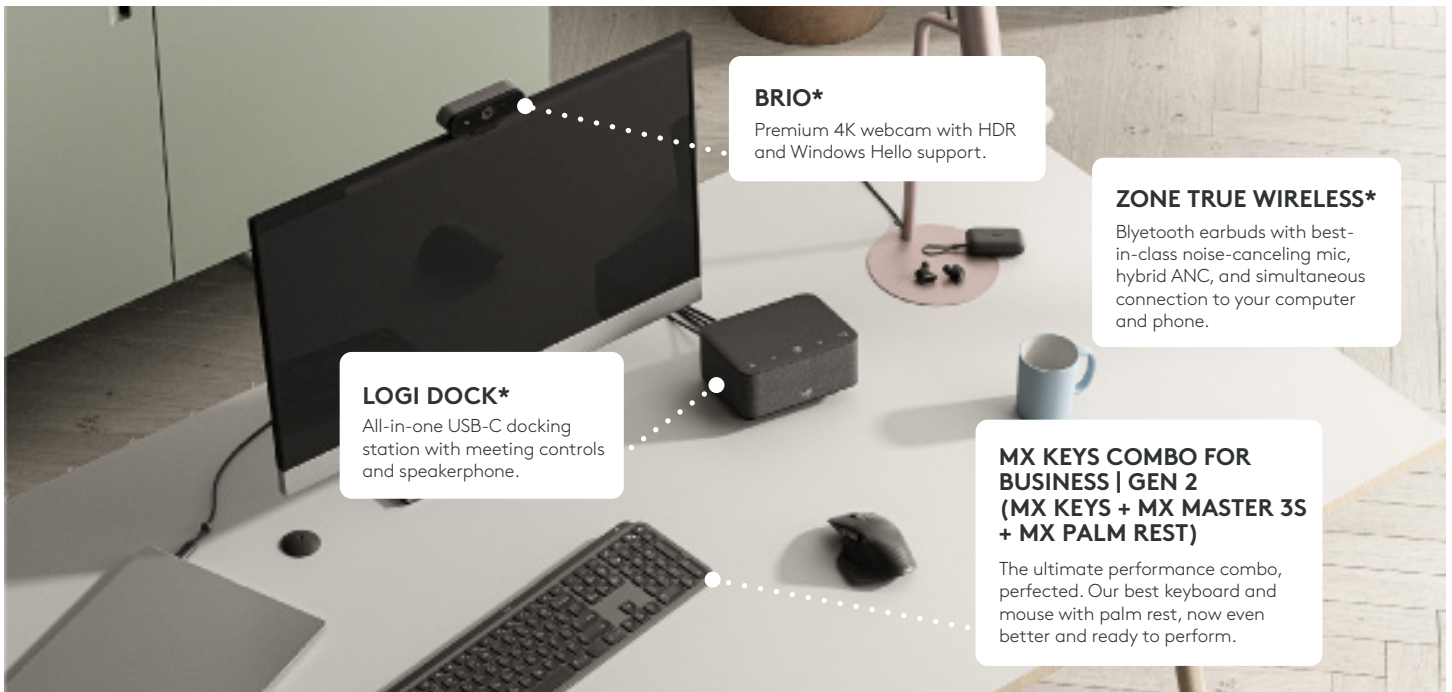

RELATED PRODUCTS

* Certified for Microsoft Teams