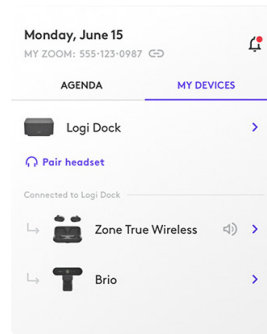

LOGI TUNE

Puts settings for webcam, headset, and Logi Dock at the user's fingertips for more focused and productive collaboration.

ELEVATE YOUR PERSONAL WORKSPACES

Logitech designs personal workspace solutions that work seamlessly with Microsoft Teams. We help teams work better together, from anywhere, without compromising on quality, productivity, or the creativity that comes from collaboration.

Contact your Logitech Account Rep for more information.

<https://www.logitech.com/en-us/business/contact-b2b.html>

Refer to individual datasheets for product part numbers.

¹ In regions where available

² Requires Logi Tune downloaded on individual devices.

³ Enable Advanced Call Clarity on Logi Tune