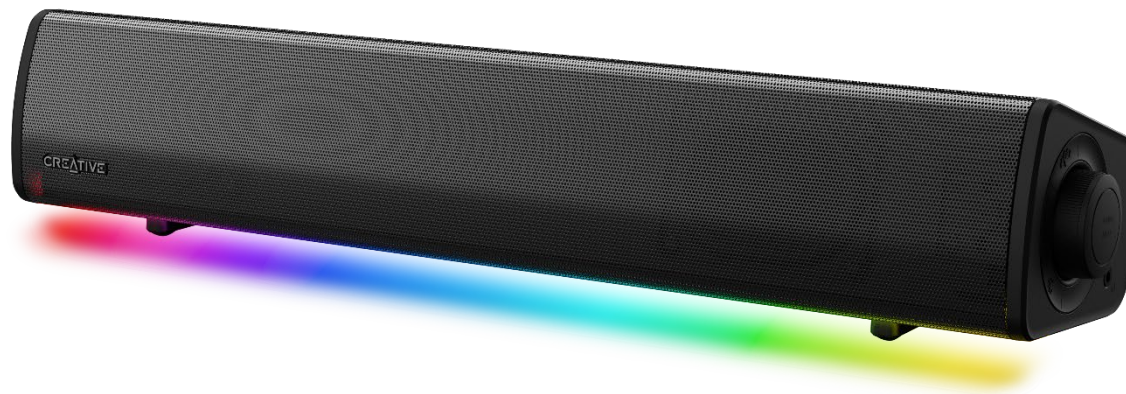

SOUND BLASTER GS3

Sound Blaster GS3 Compact Gaming Soundbar with SuperWide™ technology

A step-up from your built-in desktop or laptop speakers, the compact Sound Blaster GS3 offers an immersive soundstage with pronounced bass that bellies its size. Your audio experience will also come alive with SuperWide™ technology—engineered for the ultimate movie and gaming experience.

LIGHT UP YOUR SOUND – The soundbar offers multiple advanced RGB lighting presets, Chasers, Aurora, Peak Meter, Glowing, Wave and Cycle, perfect for setting the right mood.

POWERFUL AUDIO – Enjoy acoustic power of up to 24W peak power with its full-range racetrack drivers and built-in port tube.

ENHANCED WITH SUPERWIDE™ TECHNOLOGY – Step into an immersive soundstage with pronounced bass that bellies its size. Enjoy a cinema-like experience at the comfort of your own home, with startlingly wide audio experience in an instant.

FLEXIBLE CONNECTIVITY – These options range from USB-C, AUX-in cable, to wireless *Bluetooth* 5.4! You can also connect headphones directly to the soundbar via the headphone-out port.

COMPACT DESIGN AND EASE OF CONTROL – Sporting a refined, all-black design, the Sound Blaster GS3 easily matches any setup and fit snugly under your PC monitor. Designed with usability in mind, the volume and functional controls are conveniently located at the side of the soundbar for easy reach and hassle-free control.