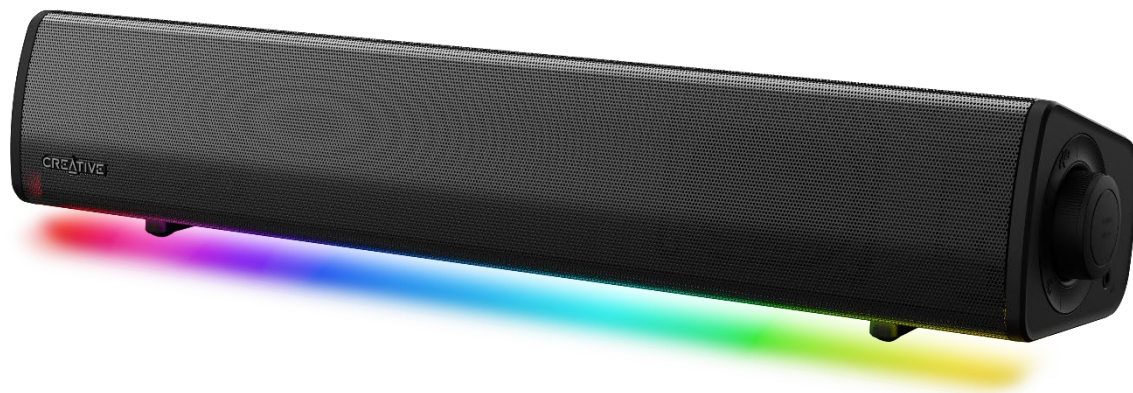

SOUND BLASTER GS3

Sound Blaster GS3 Compact Gaming Soundbar with SuperWide™ technology

A step-up from your built-in desktop or laptop speakers, the compact Sound Blaster GS3 offers an immersive soundstage with pronounced bass that bellies its size. Your audio experience will also come alive with SuperWide™ technology—engineered for the ultimate movie and gaming experience.

LIGHT UP YOUR SOUND – The soundbar offers multiple advanced RGB lighting presets, Chasers, Aurora, Peak Meter, Glowing, Wave and Cycle, perfect for setting the right mood.

POWERFUL AUDIO – Enjoy acoustic power of up to 24W peak power with its full-range racetrack drivers and built-in port tube.

ENHANCED WITH SUPERWIDE™ TECHNOLOGY – Step into an immersive soundstage with pronounced bass that bellies its size. Enjoy a cinema-like experience at the comfort of your own home, with startlingly wide audio experience in an instant.

FLEXIBLE CONNECTIVITY – These options range from USB-C, AUX-in cable, to wireless *Bluetooth* 5.4! You can also connect headphones directly to the soundbar via the headphone-out port.

COMPACT DESIGN AND EASE OF CONTROL – Sporting a refined, all-black design, the Sound Blaster GS3 easily matches any setup and fit snugly under your PC monitor. Designed with usability in mind, the volume and functional controls are conveniently located at the side of the soundbar for easy reach and hassle-free control.