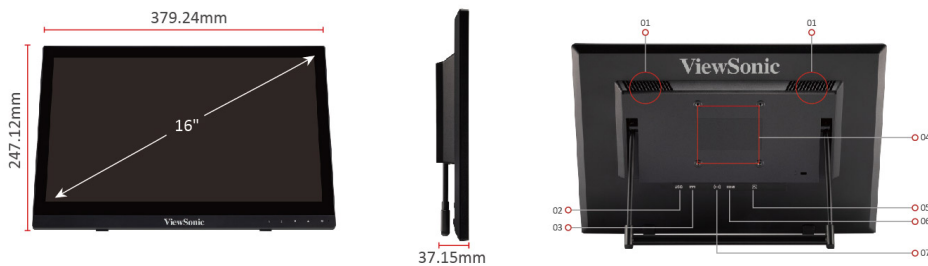

ViewSonic® LED DISPLAY

TD1630-3

Key Features

- HD 768p Resolution
- 10-point projected capacitive touch
- HDMI and VGA inputs
- Dual integrated speakers
- Durable, Scratch-resistant Screen

Product Description

1. Internal Speakers
2. USB
3. DC In
4. VESA Compatible(Wall Mount 75x75mm)
5. VGA
6. HDMI

7. Earphone

Visit Us  www.viewsonic.com

DISPLAY

Monitor Size:	16"W (15.6" Viewable)
Panel Technology:	TN TFT LCD
Resolution:	HD 1366 x 768
Display Area:	344.23mm (H) x 193.54mm (V)
Aspect Ratio:	16:9
Brightness:	220 cd/m2 (Typ) w/o touch module, 190 cd/m2 (Typ) w/ touch module
Contrast Ratio:	500:1 (Typ)
Dynamic Contrast Ratio:	10,000,000:1
Viewing Angles:	90 degrees / 60 degrees (Typ)
Response Time:	12ms
Colours:	262K colours (6-bit)
Colour Gamut:	45% of NTSC (Typ)
Panel Surface:	≥7H, Haze < 2%

ERGONOMICS

Tilt:	15 ~ 50 degrees
-------	-----------------

SPECIAL FEATURES

Eye Care:	Blue light filter
-----------	-------------------

WALL MOUNT

VESA®:	75mm x 75mm
--------	-------------

OPERATING CONDITIONS

Temperature (° F / ° C):	32°F to 104°F (0°C to 40°C)
Humidity:	20% to 85% (no condensation)

DIMENSIONS (W X H X D) (MM)

Physical with stand (mm):	379.24mm (W) x 247.12mm (H) x 37.15mm (D) (@0 degree)
Physical without stand (mm):	379.24mm (W) x 247.12mm (H) x 37.15mm (D)
Packaging (mm):	453mm (W) x 389mm (H) x 86mm (D)