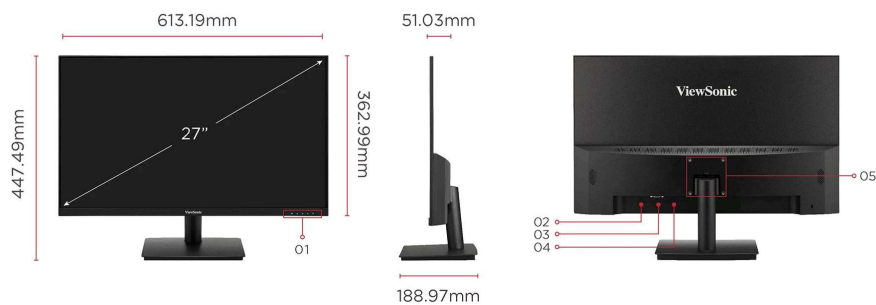

Key Features

- SuperClear® IPS panel
- Full HD 1080p resolution
- 100Hz Variable refresh rate delivers fluid visuals
- 1ms (MPRT) response time for precision
- HDMI and VGA inputs for flexible connectivity

Product Description

The ViewSonic VA270-H is a 27" Full HD monitor featuring HDMI and VGA inputs for business and home use. The optimal screen performance and comfortable viewing without tearing or stuttering are delivered through variable refresh rate, Eye ProTech technology, and various ViewMode presets. Experience truly seamless multitasking on just one screen with a VESA-compatible mount at a low power consumption.

1. Menu Control Panel
2. HDMI
3. VGA
4. Power In
5. VESA Compatible(Wall Mount 75 x 75mm)

DISPLAY

Display Size (in.):	27
Viewable Area (in.):	27
Panel Type:	IPS Technology
Resolution:	1920 x 1080
Resolution Type:	FHD (Full HD)
Static Contrast Ratio:	1,000:1 (typ)
Dynamic Contrast Ratio:	1.4
High Dynamic Range:	50M:1
Light Source:	LED
Brightness:	250 cd/m ² (typ)
Colors:	16.7M
Color Space Support:	8 bit (6 bit + FRC)
Aspect Ratio:	16:9
Response Time (MPRT):	1ms
Viewing Angles:	178° horizontal, 178° vertical
Backlight Life (Hours):	30000 Hrs (Min)
Curvature:	Flat
Refresh Rate (Hz):	100
Variable Refresh Rate Technology:	Yes
Low Blue Light:	Software solution
Flicker-Free:	Yes
Color Gamut:	NTSC: 72% size (Typ) sRGB: 104% size (Typ)
Pixel Size:	0.311 mm (H) x 0.311 mm (V)
Surface Treatment:	Anti-Glare, Hard Coating (3H)

WEIGHT (METRIC)

Net (kg):	3.5
Net Without Stand (kg):	3.2
Gross (kg):	4.7

DIMENSIONS (IMPERIAL) (WXHXD)

Packaging (in.):	26.6 x 18 x 4
Physical (in.):	24.14 x 17.62 x 7.44
Physical Without Stand (in.):	24.14 x 14.29 x 2.01