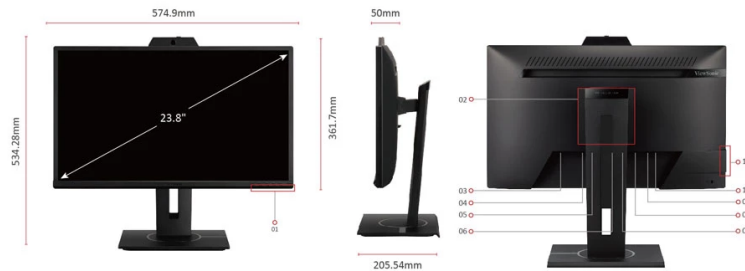

ViewSonic® LCD DISPLAY VG2440V

Key Features

- Built-in Full HD webcam and microphone
- Adjustable vertical angles for greater frame control
- Webcam slide cover ensures total security and privacy
- Ergonomic flexibility with quick release stand
- Dual front-facing speakers

Product Description

The ViewSonic VG2440V is a 24" Full HD video conferencing monitor designed to deliver out-of-the-box video conferencing and high-quality live streaming capabilities. The built-in Full HD webcam allows you to easily adjust the vertical angles to better frame yourself during VC calls and create more engaging content through varied camera angles, while the easy-to-use webcam slide cover ensures total privacy and security when not in use. Providing the full spectrum of ergonomic flexibility, the VG2440V can tilt, swivel, pivot, and height adjust to adapt to any setup or workflow, and the exceptional built-in microphones and dual front-facing speakers ensure you can hear and be heard with absolute clarity and professionalism. Combined with the vDisplay Manager productivity software for efficient multi-tasking and streamlined on-screen display control, the VG2440V is the complete solution for anybody looking for a professional live streaming or video communication experience.