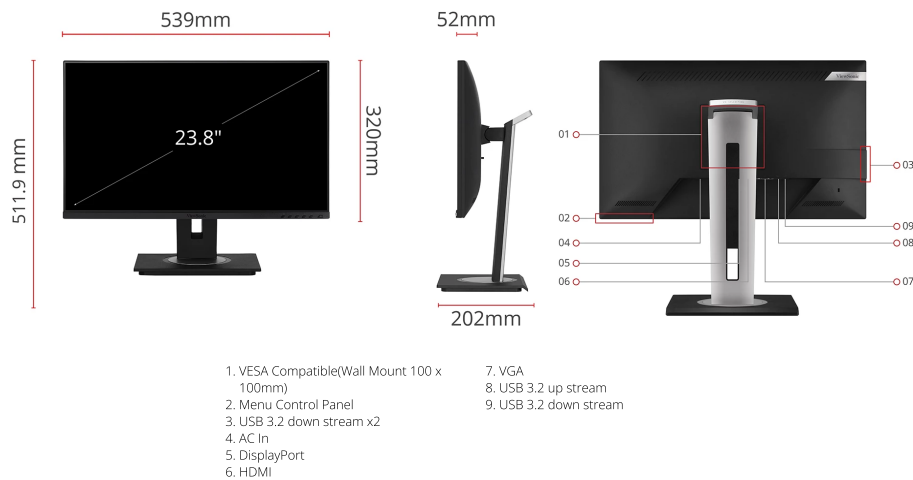

### Key Features

- Advanced ergonomics with a 40° tilt, 130mm height adjustment, ±60°swivel, and ±90°pivot
- Flexible connectivity with DisplayPort, HDMI, VGA, and USB 3.2
- TCO & Energy Star certificated
- Versatile stand design for mounting a mini-PC or cloud client

### Product Description

ViewSonic VG2448a-2 is a 24" Full HD monitor with productivity-enhancing features including IPS technology and an advanced ergonomic design for the modern-day office. Utilising SuperClear® IPS panel technology and 1080P resolution, VG2448a-2 delivers a crisp, clear image from any viewing angle. An advanced ergonomic design offers the widest range of customisable adjustments currently available to provide maximum comfort, including pivot, swivel, height adjustment, and an impressive 40° tilt, which enables you to use the monitor while standing and to have strategic group discussions around the screen. VG2448a-2 uses environmentally friendly packaging and offers a quick and easy out-of-the-box set-up via the quick release stand. The cloud client mounts on the back of the monitor stand coupled with cable management design features make VG2448a-2 perfect for deployment in cloud-based environments. Versatile connectivity options include HDMI, DisplayPort, VGA, and USB 3.2 inputs.

**DIMENSIONS (METRIC) (WXHxD)**

Packaging (mm):	595 x 396 x 210
Physical (mm):	539 x 406.19~511.9 x 202
Physical Without Stand (mm):	539 x 320 x 52

**GENERAL**

Regulations:	cTUVus, FCC-B, ICES003, Energy Star, EPEAT, CEC, NOM, Mexico Energy, CE, CE EMC, CB, RoHS, ErP, REACH, WEEE, TCO 9.0, EAC, UkrSEPRO, UKCA
PACKAGE CONTENTS:	VG2448A-2 x1, 3-pin Plug (IEC C13 / CEE22) x1, DisplayPort Cable (v1.2; Male-Male) x1, USB A/B Cable (v3.2; Male-Male) x1, Quick Start Guide x1
Recycle/Disposal:	Please dispose of in accordance with local, state or federal laws.
Warranty:	*Warranty offered may differ from market to market
Power Management:	Energy Star standards