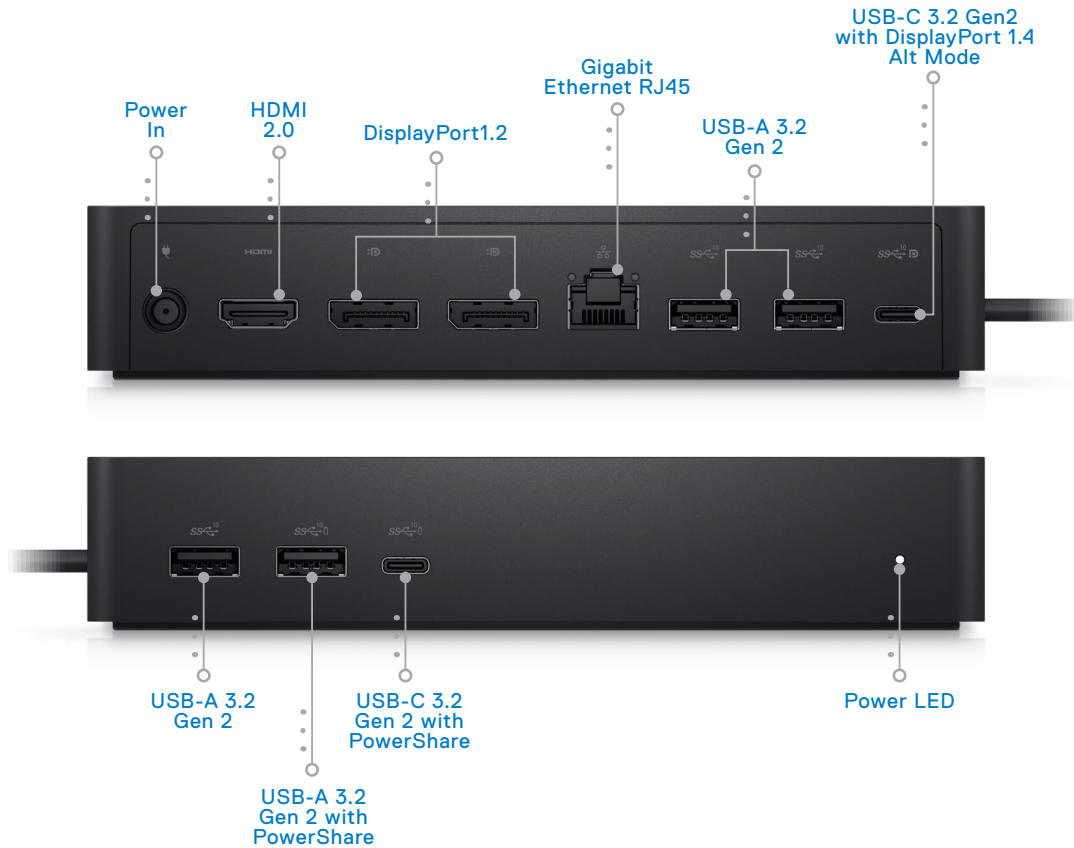

Uncompromised Productivity

Create a productive environment with enhanced flexibility with the highest number of ports on a universal dock¹. Connect multiple devices and displays with 4 x USB-A ports, 2 x USB-C ports and 4 video ports.

Intelligent Management

Intelligent management capabilities make it easier to deploy, manage and upgrade the docks in your environment. Streamline the deployment and management of all the docks with a single firmware.

DELL UNIVERSAL DOCK – UD22

Limitless compatibility.

The ultimate universal dock for any USB-C notebook, with fast charging, highest number of display support¹, and the highest number of ports¹, it allows you to create your workspace the way you like it.

...
Highest number of display support:
With the ability to connect up to 4 4K displays, users can multitask and maximize their productivity.

...
Highest number of ports:
With more ports than other universal docks, get enhanced flexibility to connect to multiple devices and displays to create the workstation for your requirements.