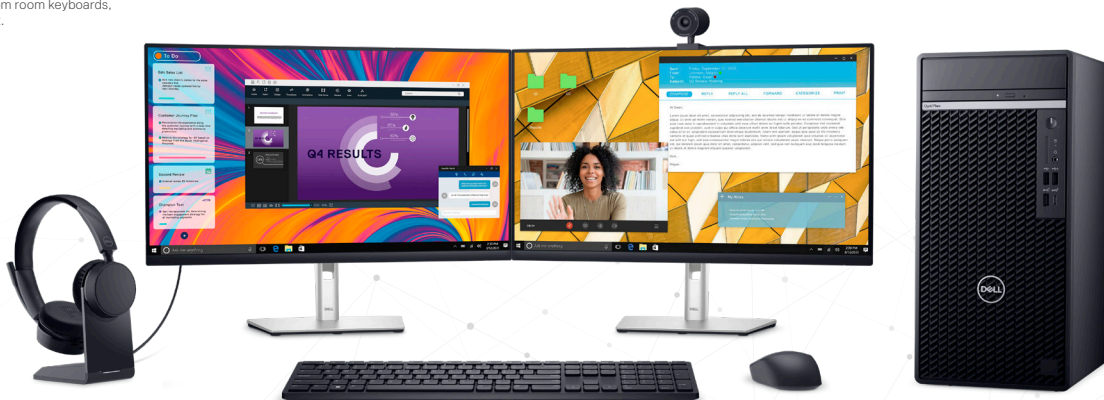

PERSONALIZED PRODUCTIVITY SOLUTIONS

Stay focused on a 27-inch QHD monitor optimized to deliver high performance details and clarity.

Take your work to new heights with this 23.8-inch FHD monitor featuring brilliant color coverage, ComfortView Plus, USB-C and Ethernet connectivity.

Multi-task seamlessly across 3 devices, featuring programmable shortcuts and 36 months battery life.

Enhance your everyday productivity with a quiet full-size keyboard and mouse combo that offers programmable shortcuts and up to 36 months battery life.

Dell Slim Conferencing
Soundbar - SB522A

Experience clear conferencing and reduced background noise, with this intelligent MS Teams-certified soundbar.*

*Based on Dell analysis of publicly available information of competitive personal zoom room keyboards, August 2022.

Experience industry leading video quality and picture clarity in any lighting with this intelligent 2K QHD webcam.

Collaborate with ease anywhere with this Teams certified wireless headset which offers active noise cancellation and smart sensors that automatically mute and unmute your call.

Thermally tested design offers an easy to install and attractive way to manage cables and secure ports.

PERSONALIZED PRODUCTIVITY SOLUTIONS