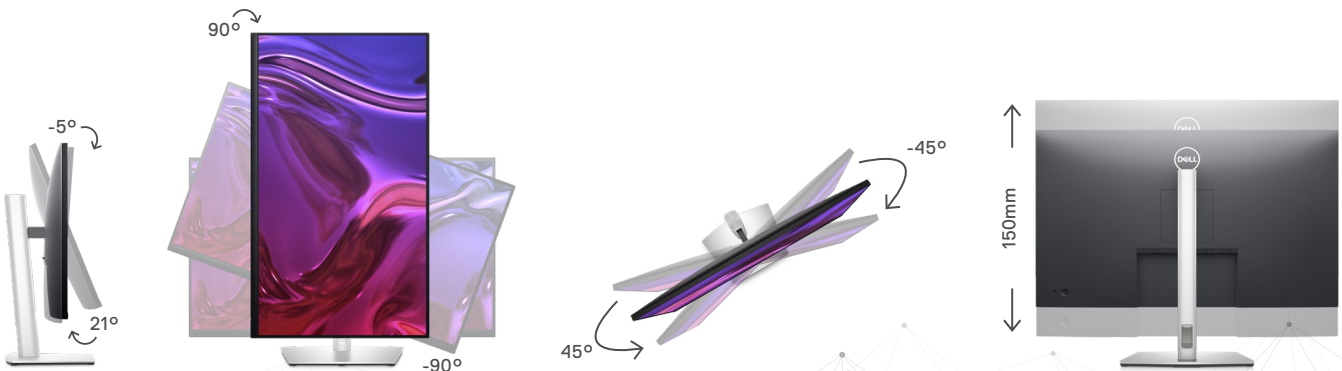

Adjust to your comfort

Experience made-for-you comfort by tilting, pivoting, swiveling, and adjusting the height of your monitor (150mm max).