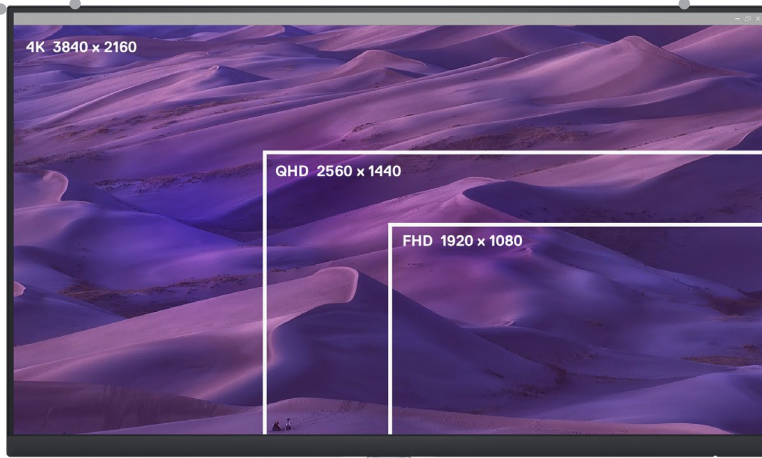

P2423DE, P2723DE, P3223DE

See and accomplish more

Enhance work efficiency with QHD (2560 x 1440) resolution on a 23.8", 27" or 31.5" monitor.

Productivity hub

Stay powered and connected with up to 90W power delivery via USB-C and extensive connectivity options like RJ45 for Ethernet connectivity — all in a clutter-free setup.

Color consistency comes standard

See consistent, vibrant colors across a wide viewing angle enabled by In-Plane Switching (IPS) technology. With 99% sRGB coverage, you get precise colors right out of the box.

Enhanced manageability

MAC Address pass-through¹, PXE Boot and Wake-on-LAN are conveniently built in.

Manage multiple tasks

Enhance efficiency by 21%² by adding a second monitor via Dell Express Daisy Chaining through DisplayPort connectivity.

Optimize eye comfort with built-in **ComfortView Plus** that reduces harmful blue light emissions without sacrificing color performance.

Adjust to your comfort

Tilt, swivel, pivot, and height adjustable (150mm max)

Easy-to-use joystick control

To navigate through the On-Screen Display (OSD) menu

Extensive connectivity

Easily connect to a variety of devices with extensive connectivity ports, including display port, HDMI, and quick access SuperSpeed 5Gbps USB ports.

Functional design

Features 3-sided ultrathin bezel design, a small base and improved cable management for a clutter free desk at your home or at your office.

Environmental standards

ENERGY STAR® TCO Certified Edge, EPEAT® Gold registered

Jumpstart productivity

Power up your Dell PC through your monitor even with the laptop lid is closed with Dell Power Sync, available on select Dell PCs.**