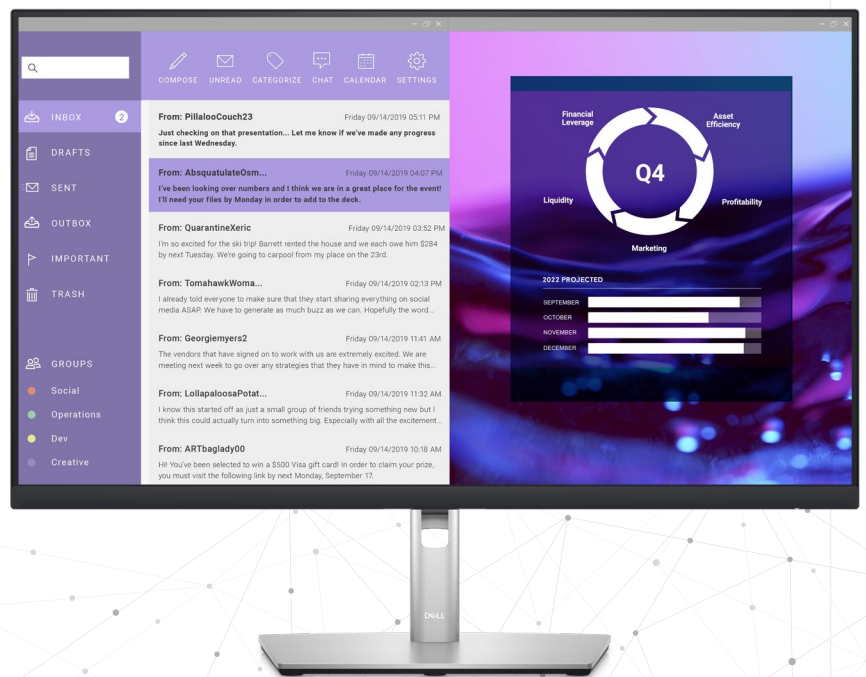

## Enhanced productivity

Dell Display Manager enhances everyday productivity through comprehensive management tools, giving you optimal front of screen experience, efficient display management, and easy, effortless multitasking.

### Productive at every level

Easy Arrange allows you to easily tile multiple applications across one or more screens with 38 pre-set window partitions and the ability to personalize up to five windows, giving you improved multitasking abilities.

### The key to convenience

Shortcut keys can save you even more time, letting you easily configure your display management settings so you can get to work faster.

### More ways to manage

Asset management reports allow IT managers to quickly capture and track monitor information as well as configure multiple monitors at once through a single setup.

Learn more about [Dell Display Manager](#).