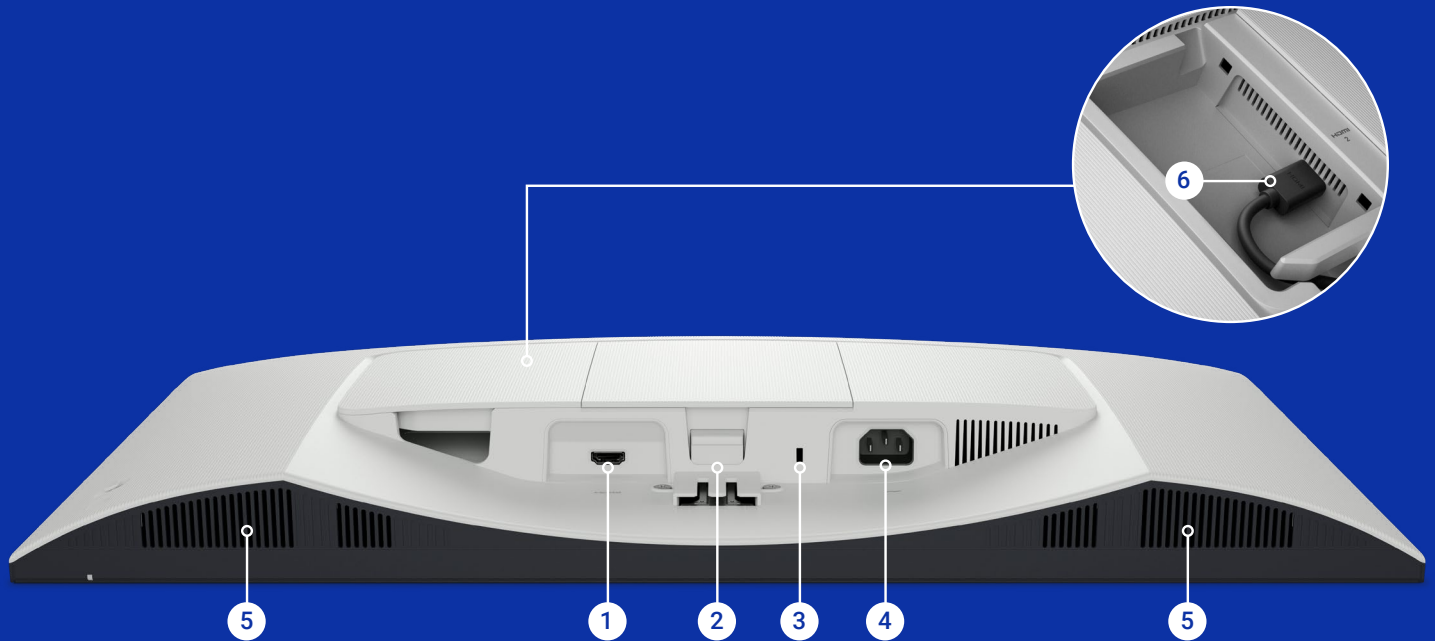

Ports & Slots

- 1 HDMI port 1
- 2 Stand release button
- 3 Security lock slot¹
- 4 Power connector
- 5 Speakers
- 6 HDMI port 2

¹ Based on Kensington Security Slot™