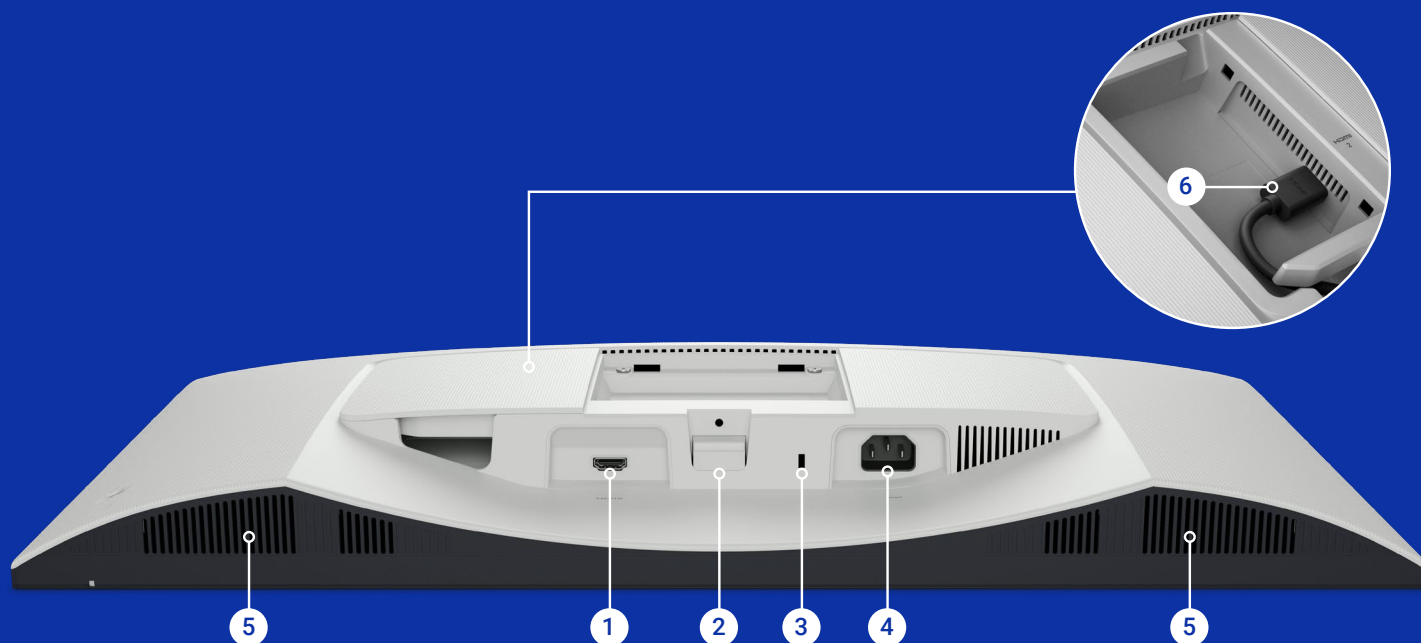

Ports & Slots

- 1 HDMI port 1
- 2 Stand release button
- 3 Security lock slot¹
- 4 Power connector
- 5 Speakers
- 6 HDMI port 2

¹ Based on Kensington Security Slot™