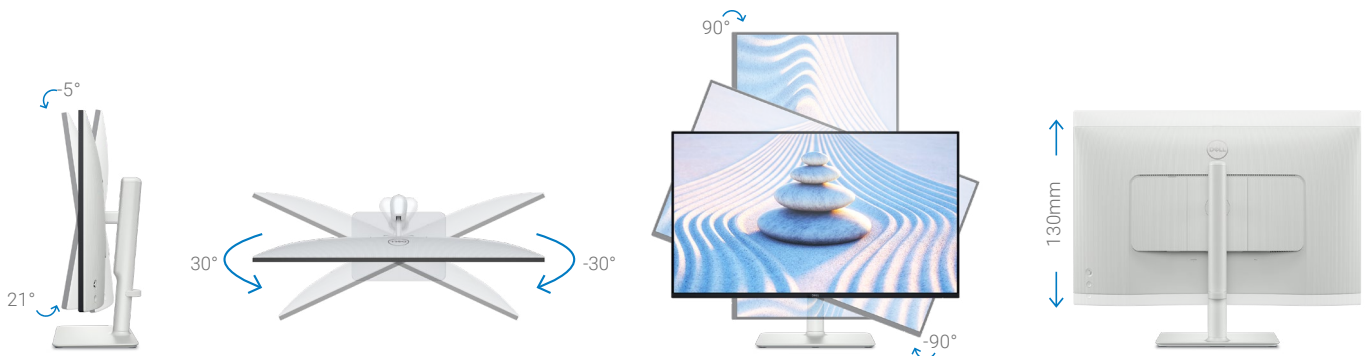

Comfort from every angle

Tilt, swivel, pivot and adjust the height of your monitor to match any activity, in any space.

¹ Requires Dell Display Manager software installation.