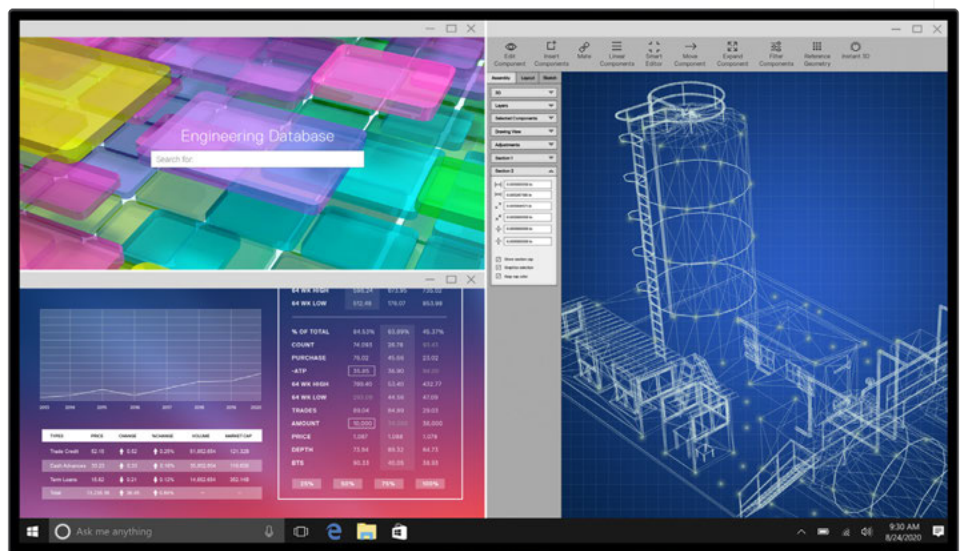

U2723QE, U3223QE

Enhanced productivity

Dell Display Manager enhances everyday productivity through comprehensive management tools, giving you optimal front of screen experience, efficient display management, and easy, effortless multitasking.

Productive at every level

Easy Arrange allows you to easily tile multiple applications across one or more screens with 38 pre-set window partitions and the ability to personalize up to five windows, giving you improved multitasking abilities.

The key to convenience

Shortcut keys can save you even more time, letting you easily configure your display management settings so you can get to work faster.

Seamless transitions

The auto-restore feature remembers where you left off, so applications will go back to where you left them, even after you've unplugged.

Expanded compatibility

With support for multiple operating systems⁷, Dell Display Manager helps you stay productive however you work.

More ways to manage

Asset management reports allow IT managers to quickly capture and track monitor information as well as configure multiple monitors at once through a single setup.

Learn more about [Dell Display Manager](#).