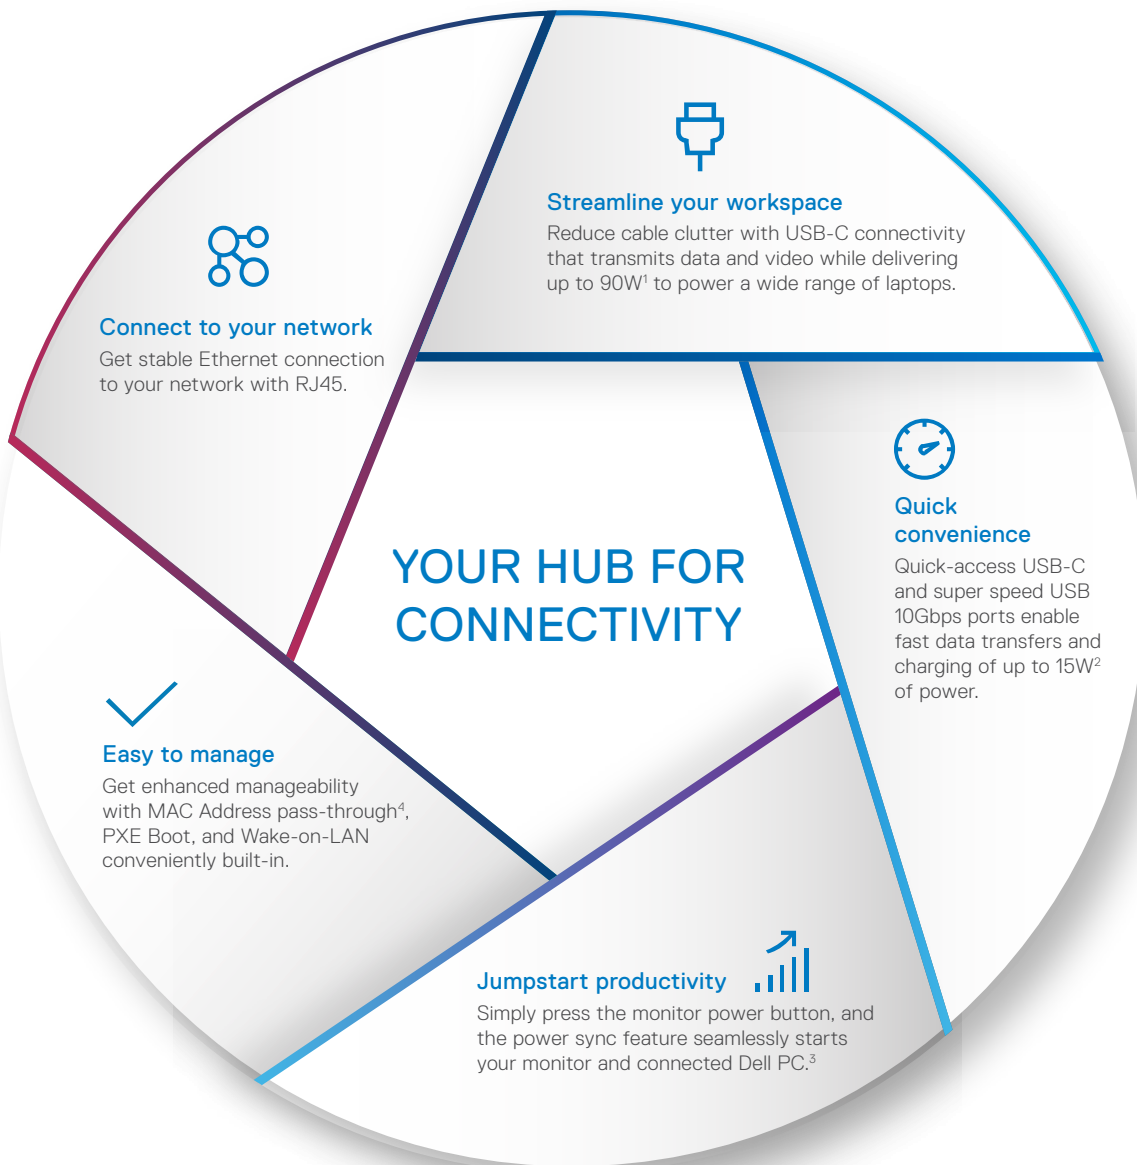

U2723QE, U3223QE

Connectivity that drives productivity

These USB-C Hub monitors offer extensive connectivity options including USB-C (up to 90W power delivery), RJ45 for wired Ethernet access, super speed USB for fast data transfers, and more.