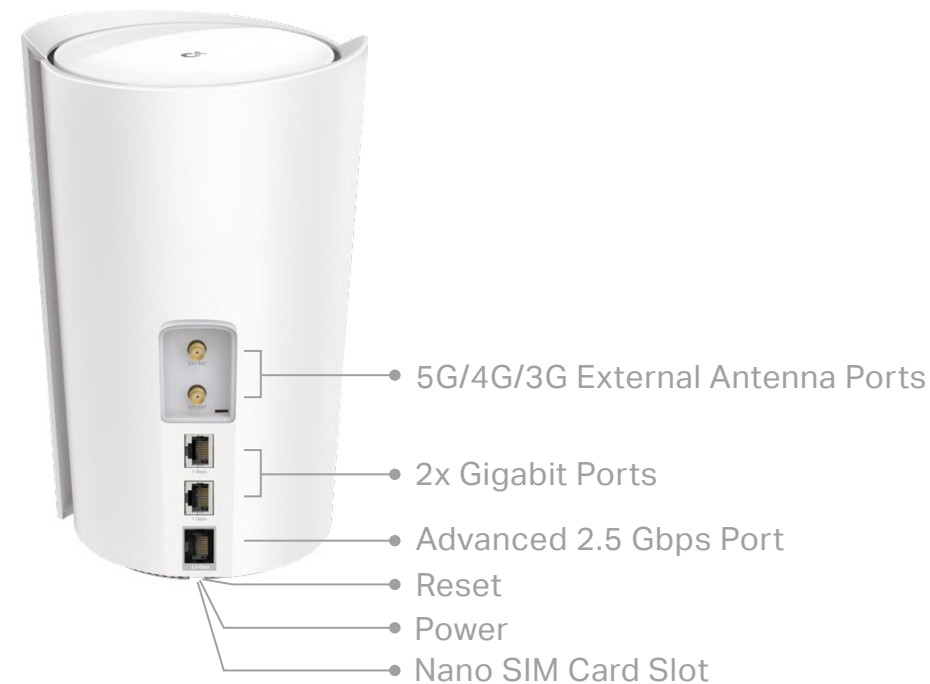

## Three Modes in One

Choose the 4G/5G Router, Wireless Router or Access Point mode for your network needs

- 4G/5G Router Mode – Plug a SIM card and enjoy the fast and stable Wi-Fi
- Wi-Fi Router Mode – Creates an instant private wireless network
- Access Point Mode – Creates Wi-Fi access for any existing wired network

## Work with All Deco Models

Form a Mesh network with your desired Deco models

- Compatible with All Deco Models – All Deco models can work together. Just expand Mesh Wi-Fi coverage anytime by adding more Decos
- Deco Mesh Technology – Eliminates dead zones and provides uninterrupted WiFi throughout your home

## Hardware

- CPU: 1.0 GHz Dual-Core CPU
- Ethernet Port: 1× 2.5 Gigabit port + 2× 1 Gigabit ports (WAN/LAN auto-sensing)\*\*\*
- Button: 1 RESET button on the underside
- Antenna: 4× LTE/5G internal antennas + 2× Wi-Fi internal antennas + 2× external antenna interface
- Power Consumption (without power adapter): 21 W max
- Dimensions (W × D × H): 8.3 × 5.1 × 4.8 in (210.5 × 130 × 123 mm)
- Power Adapter Input: 100-240 V~ 50-60 Hz 0.8 A
- Power Adapter Output: 12 V  $\overline{=}$  2 A