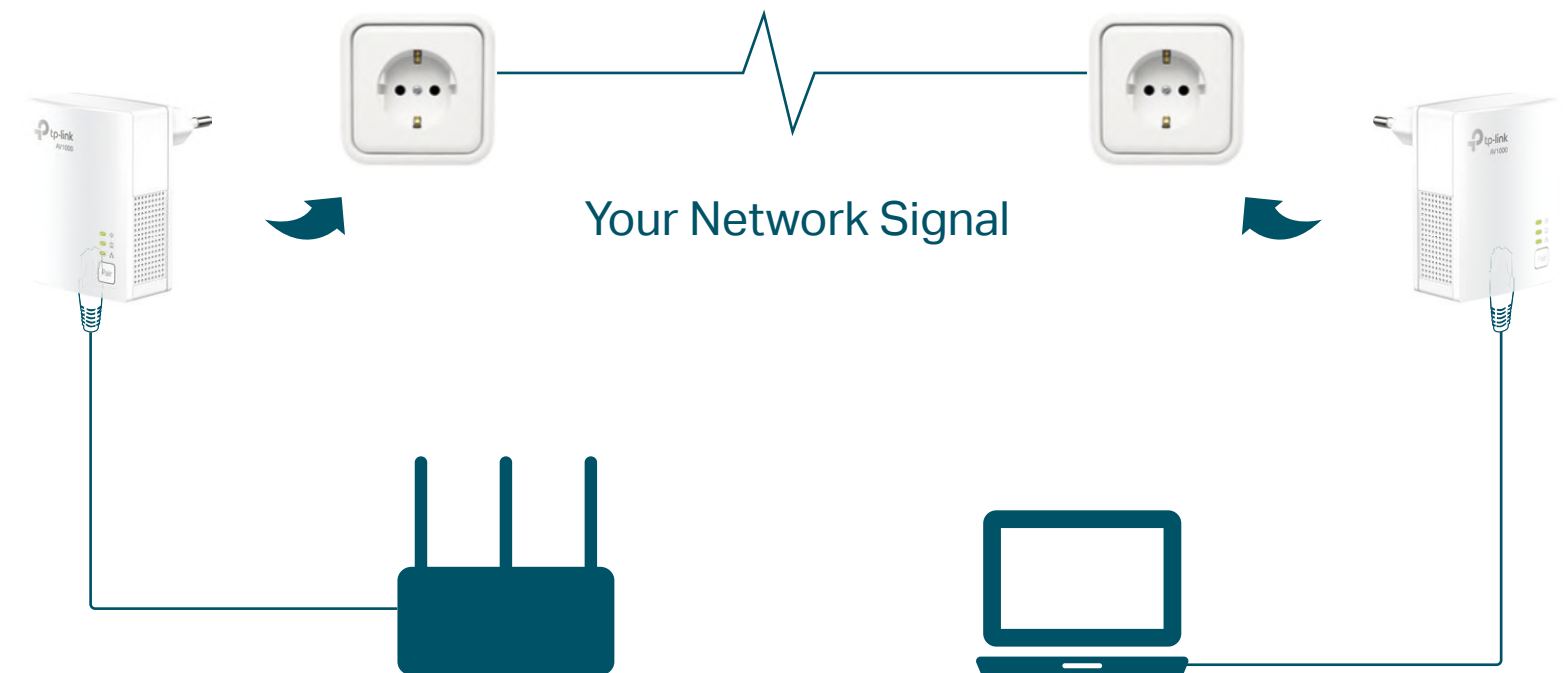

## Get Reliable Gigabit Network from Any Outlet

The AV1000 Gigabit Powerline Starter Kit brings internet to any area with a power outlet using your home's electrical wiring.

- No need for new wires or drilling
- Network passes through walls and floors

## Plug and Play

Powerline adapters and extenders must be deployed in a set of two or more, and be connected to the same electrical circuit.

## HomePlug AV2 Standard Compliant

The HomePlug AV2 standard creates high-speed data transfer rates of up to 1000Mbps<sup>†</sup> to support all your online activities.