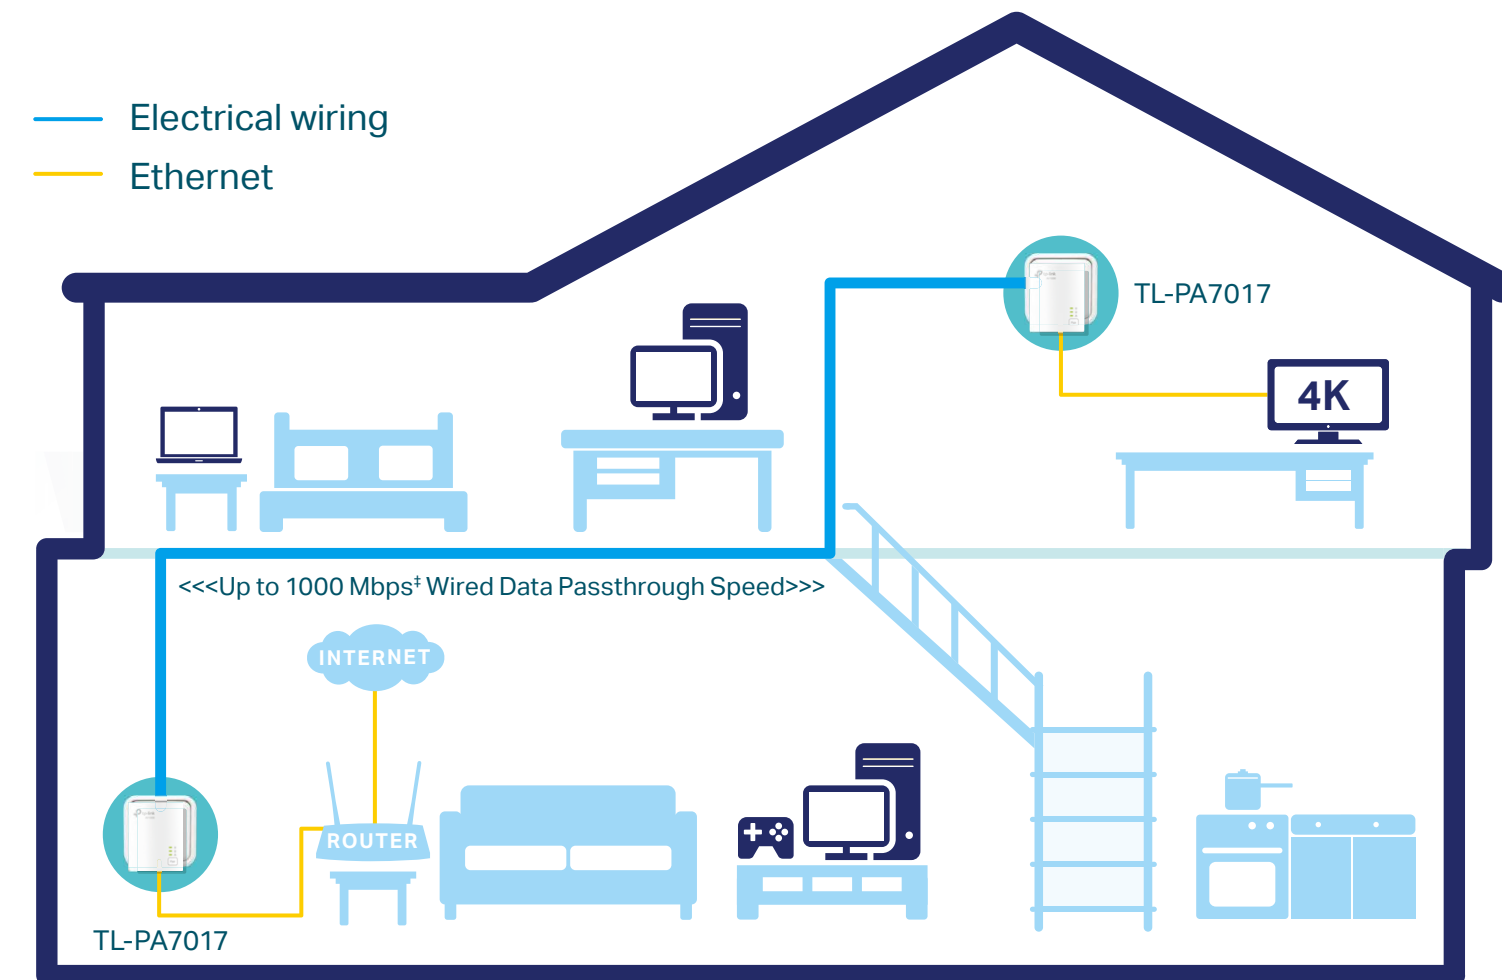

# AV1000 Gigabit Powerline Starter Kit

Extend Reliable Gigabit Network Using Existing Electrical Wiring

TL-PA7017 KIT

HomePlug AV2  
1000Mbps

Compact Design

Power Saving

Plug and Play

Gigabit Ethernet

## Get Reliable Gigabit Network from Any Outlet

The AV1000 Gigabit Powerline Starter Kit brings internet to any area with a power outlet using your home's electrical wiring.

- No need for new wires or drilling
- Network passes through walls and floors