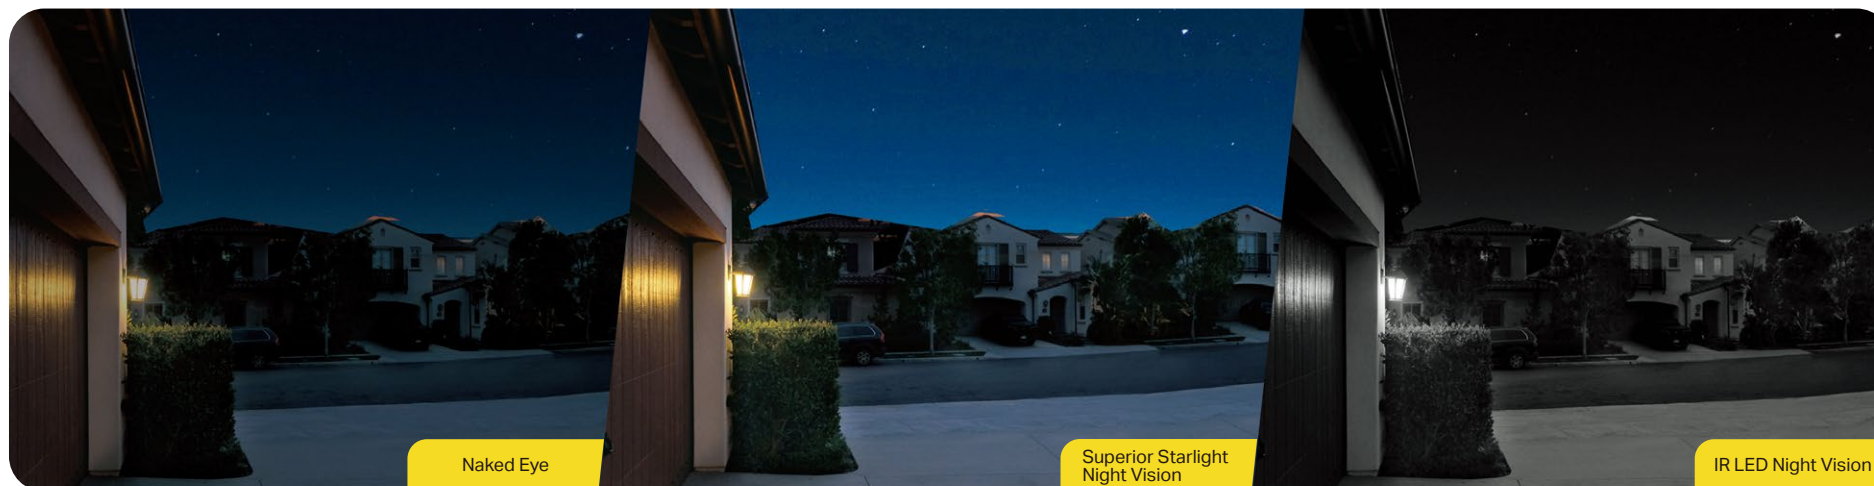

Indoor/Outdoor Home Security Wi-Fi Camera

2K
QHD

Tapo C120

 Superior Starlight Color Night Vision

Free Smart AI
Detection

IP66 Water and
Dust Resistance

Color Night Vision
with Spotlights

works with | 

 works with
Google Home

// Highlights

Superior Starlight Color Night Vision

The highly sensitive starlight sensor captures higher-quality images even in low-light conditions.

// Features

2K QHD^Δ

Capture sharper, more revealing images with 1.7x more pixels than 1080p.