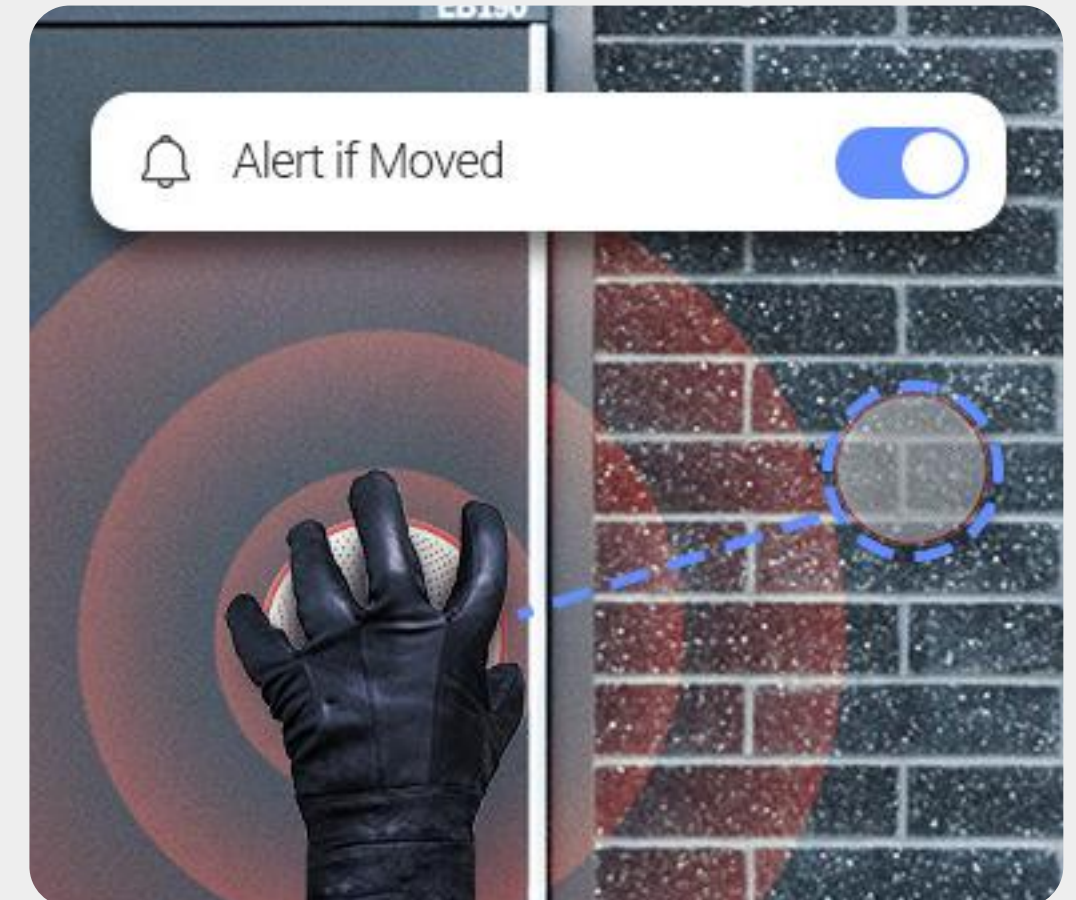

T9C

Smart Siren

Requires the EZVIZ Home Gateway A3¹ for EZVIZ App features

Stay safe and stay alert

Elevate your home security with the EZVIZ T9C smart siren. The T9C can be seamlessly connected to your EZVIZ smart home system for a personalized experience, with adjustable alarm sound and duration settings. Enjoy the peace of mind provided by its anti-tamper and anti-moving alarm features, ensuring optimal protection against unwanted visitors. With its humanized and weatherproof design, the T9C can work both indoors and outdoors.

Made flexible for both indoor and outdoor uses

Do you ever detest being bothered by the harsh, nonstop beeping from those old-fashioned fire alarms? With the T9C smart siren, you can simply adjust and customize the sound level and even the duration, all according to your personal preference and where you want to place it.

 **90~105dB**
Adjustable Alarm Sound

 **5~180s**
Adjustable Alarm Duration

Hard to tamper and never off-track on its workspace

Once properly installed, the T9C can be relied upon to steadfastly maintain its position. If it is tampered with or moved by someone in any direction, the siren will immediately issue an alarm to notify the house owner. Those sneaky thieves or intruders won't stand a chance of snatching it without you knowing.

Made to enhance your connected home

The T9C can be set to connect with any of your EZVIZ smart home sensors to initiate an alert when triggered by unusual activities². In addition, the EZVIZ mobile app empowers you to effortlessly manage, arm, and disarm the entire system, while also receiving essential notifications for different activities.