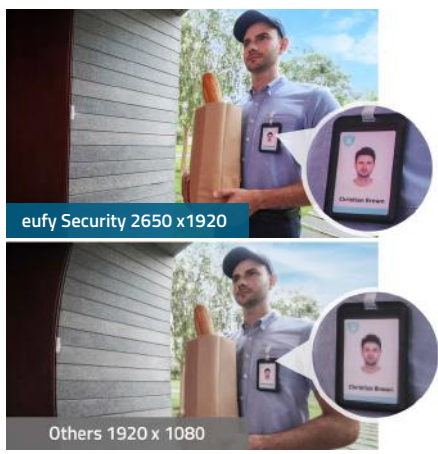

Video Doorbell 2K

(Battery-Powered)

- 2K**
2K Resolution
- WDR**
Wide Dynamic Range
- 180 Days**
1 Charge = 180 Days
- Free local Storage**
- Human Body Detection**
- Multi-User Access**
- Dual Power Options**
- Works with Existing Chime**

- 2K Resolution
- 180 days battery life
- Free local storage

Video Doorbell 2K (Battery-Powered)

Resolution	2K (2650x1920)
Video Format	H.265/H.264
Image Sensor	Sony IMX335, 1/2.8 in
Field of View	160°
Night Vision Range	15 ft (5m)
Wireless	2.4GHz Wi-Fi
Battery Life	6 Months Usage, 1 year in Standby Mode
Audio	Full Duplex Audio
Motion Detection	Adjustable Sensitivity, Human Detection, Face Detection
Activity Zone	Yes
Weight	200g
Dimensions	5.5 x 2.1 x 1.1 in (140 x 54 x 28 mm)
Operating Temperature	-4°F to 122°F (-20°C to 50°C)
Warranty and Support	1 year
Outdoor / Indoor Use	Yes (IP65-Rated)

HomeBase 2

Interface Port	Fast Ethernet
Indicator LEDs	Status and Siren
Wireless	Low Frequency Wireless and 2.4GHz Wi-Fi
Wireless Range	300+ feet (90+m) line of sight
Antenna	Internet antenna
Local Storage	16GB EMMC
IP Configuration	DHCP
Charging Output	5V/2A USB Charging
Power Adapter	Input: 100 - 240V - 50/60Hz Output: 12V-2A
Audio	2W Speaker
Weight	300g
Dimensions	3.4 x 3.4 x 5.2 in (85.1 x 85.1 x 131mm)
Operating Temperature	14°F to 113°F (-10°C to 45°C)