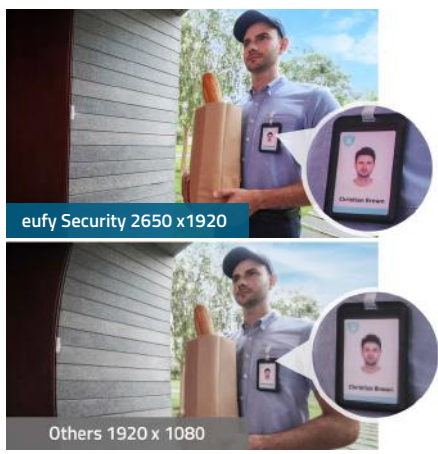

# Video Doorbell 2K

(Battery-Powered)

- 2K**  
2K Resolution
- WDR**  
Wide Dynamic Range
- 180 Days**  
1 Charge = 180 Days
- Free local Storage**
- Human Body Detection**
- Multi-User Access**
- Dual Power Options**
- Works with Existing Chime**

- 2K Resolution
- 180 days battery life
- Free local storage

## Video Doorbell 2K (Battery-Powered)

Resolution	2K (2650x1920)
Video Format	H.265/H.264
Image Sensor	Sony IMX335, 1/2.8 in
Field of View	160°
Night Vision Range	15 ft (5m)
Wireless	2.4GHz Wi-Fi
Battery Life	6 Months Usage, 1 year in Standby Mode
Audio	Full Duplex Audio
Motion Detection	Adjustable Sensitivity, Human Detection, Face Detection
Activity Zone	Yes
Weight	200g
Dimensions	5.5 x 2.1 x 1.1 in (140 x 54 x 28 mm)
Operating Temperature	-4°F to 122°F (-20°C to 50°C)
Warranty and Support	1 year
Outdoor / Indoor Use	Yes (IP65-Rated)