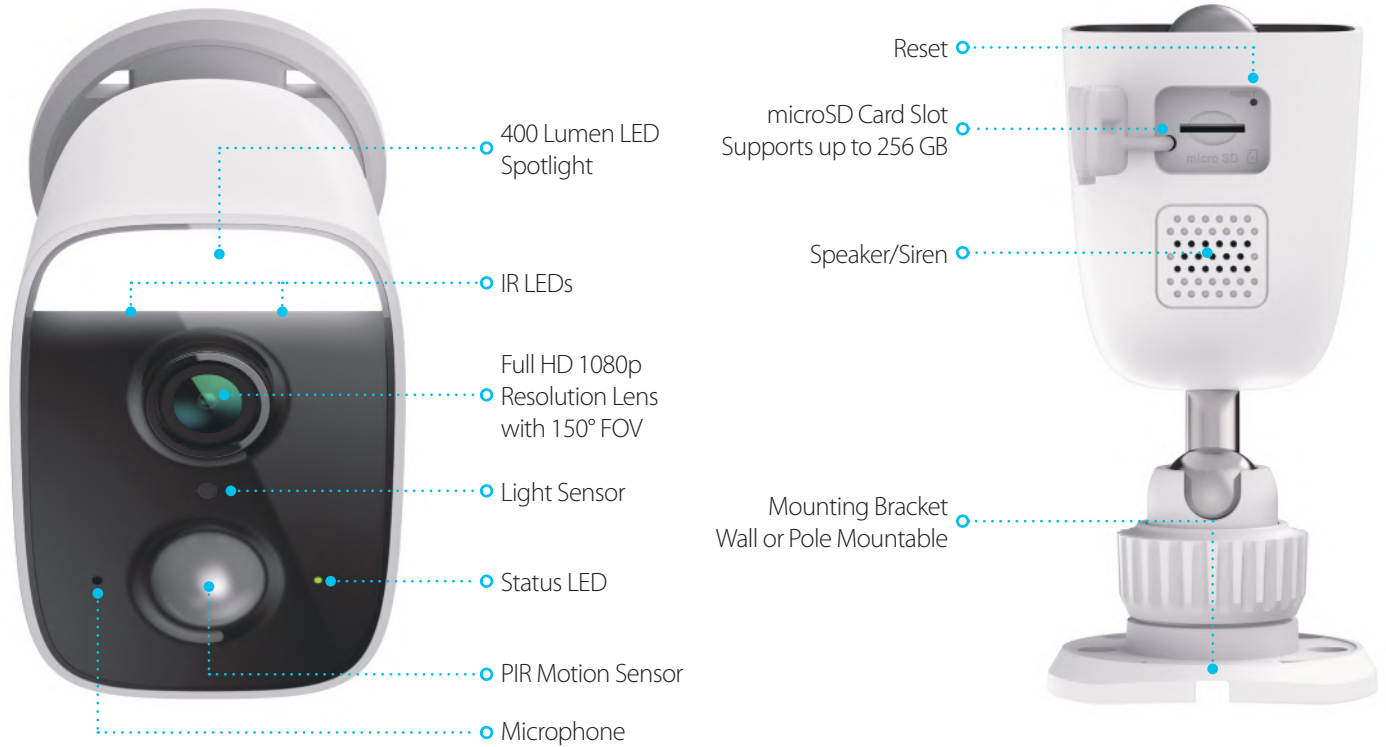

Product Image

Technical Specifications

Camera		
Hardware Profile	• 1/2.9" Progressive CMOS sensor • 7 m (23 ft) IR illumination distance • Built-in Infrared-Cut Removable (ICR) Filter module • Fixed length 2.7 mm • Aperture F2.0	• Angle of view (16:9): • Horizontal: 123.8° • Vertical: 65.4° • Diagonal: 150° • Built-in microphone and speaker
Image Features	• Configurable image size • Person detection • Motion detection (PIR sensor, 1 zone)	• Invert image • Colour night vision
Video Compression	• H.264 format compression	
Video Resolution	• Max. resolution: 1080p (1920 x 1080) at up to 30 fps	
Audio Support	• MPEG-2 AAC LC	
Network		
Connectivity	• 802.11n/g wireless with the latest industry-standard 128-bit wireless encryption • Wi-Fi operates on 2.4 GHz band	• microSD card slot³ • Supports up to 256 GB capacity • Bluetooth Low Energy 4.0
Network Protocols	• IPv4, IPv6 • DHCP/DHCPv6 Client • Bonjour (mDNS and DNS-SD) • ONVIF Profile S	• RTSP • SRTP • RTP/SRTP • HTTPS