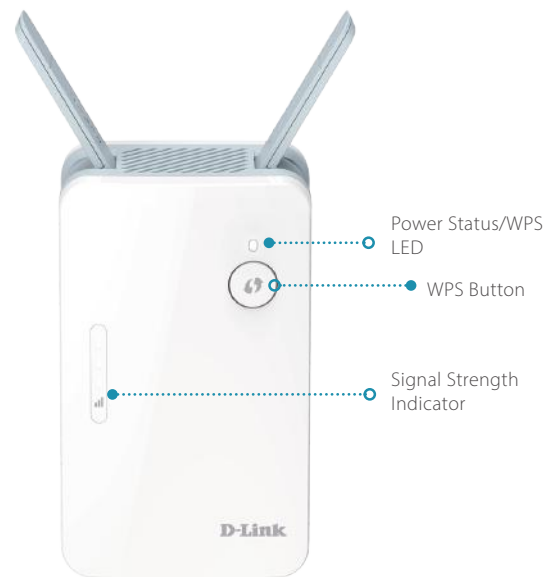

Easy to Setup, Manage and Expand

- Easy setup via the free EAGLE PRO AI App
- Space-saving wall plug design
- LED wireless signal strength indicator
- Wi-Fi Protected Setup™ (WPS) Push Button
- D-Link Wi-Fi Mesh allows you create a robust mesh network with other D-Link Wi-Fi Mesh devices

Smart continuous channel monitoring gets you connected on the best channel available

Extends Any Wi-Fi

Backwards compatible to work with existing network devices in your home

WPA3 Security

The latest in wireless encryption to keep your network safe from unauthorised access

Expandable Network¹

Works with other D-Link Wi-Fi Mesh devices to create or expand your mesh network

Clean Network

Compliant with IEC 62443-4-1 to ensure your network stays safe

Gigabit Port

Gigabit LAN port to provide alternative wired connection for your devices

General	
Device Interfaces	1 x Gigabit Ethernet LAN port, 1 x Reset button, 1 x WPS button
LEDs	Power Status/WPS, 3 segment Wi-Fi Signal Strength Indicator
Antennas	Two external antennas
Plug Type	Region dependent
Functionality	
IEEE Standard	IEEE 802.11ax/ac/n/g/b/k/v/a/h, IEEE 802.3u/ab
Data Signal Rate ²	2.4 GHz (up to 300 Mbps), 5 GHz (up to 1201 Mbps)
Security Protocol	WPA/WPA2™ - Personal, WPA2/WPA3 - Personal, WPA3 Only, WPS (PBC)
Mesh	IEEE 802.11k/v, D-Link Wi-Fi Mesh
Software	
Device Management	EAGLE PRO AI app (iOS and Android), Web UI
Features	D-Link One-Touch extender setup
Physical	
Power Input	100 to 240 VAC, 50/60 Hz
Max. Power Consumption	11 W ± 5%
Operating Temperature	0 to 40 °C
Storage Temperature	-20 to 70 °C
Operating Humidity	10% to 90% non-condensing
Storage Humidity	5% to 95% non-condensing
Weight	161 g
Dimensions	105 x 63.5 x 50 mm
Certifications	FCC, IC, CE, UL