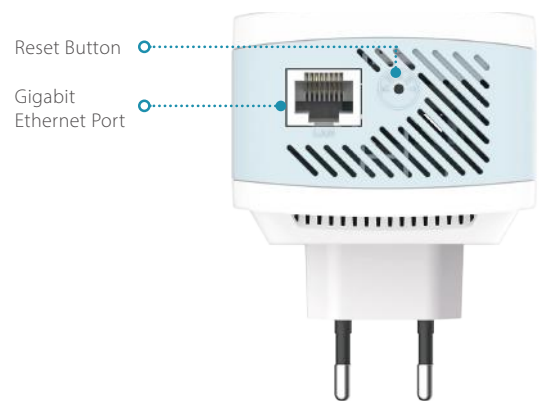

Expandable Network¹

Works with other D-Link Wi-Fi Mesh devices to create or expand your mesh network

Clean Network

Compliant with IEC 62443-4-1 to ensure your network stays safe

Gigabit Port

Gigabit LAN port to provide alternative wired connection for your devices

General	
Device Interfaces	1 x Gigabit Ethernet LAN port, 1 x Reset button, 1 x WPS button
LEDs	Power Status/WPS, 3 segment Wi-Fi Signal Strength Indicator
Antennas	Two external antennas
Plug Type	Region dependent
Functionality	
IEEE Standard	IEEE 802.11ax/ac/n/g/b/k/v/a/h, IEEE 802.3u/ab
Data Signal Rate ²	2.4 GHz (up to 300 Mbps), 5 GHz (up to 1201 Mbps)
Security Protocol	WPA/WPA2™ - Personal, WPA2/WPA3 - Personal, WPA3 Only, WPS (PBC)
Mesh	IEEE 802.11k/v, D-Link Wi-Fi Mesh
Software	
Device Management	EAGLE PRO AI app (iOS and Android), Web UI
Features	D-Link One-Touch extender setup
Physical	
Power Input	100 to 240 VAC, 50/60 Hz
Max. Power Consumption	11 W ± 5%
Operating Temperature	0 to 40 °C
Storage Temperature	-20 to 70 °C
Operating Humidity	10% to 90% non-condensing
Storage Humidity	5% to 95% non-condensing
Weight	161 g
Dimensions	105 x 63.5 x 50 mm
Certifications	FCC, IC, CE, UL