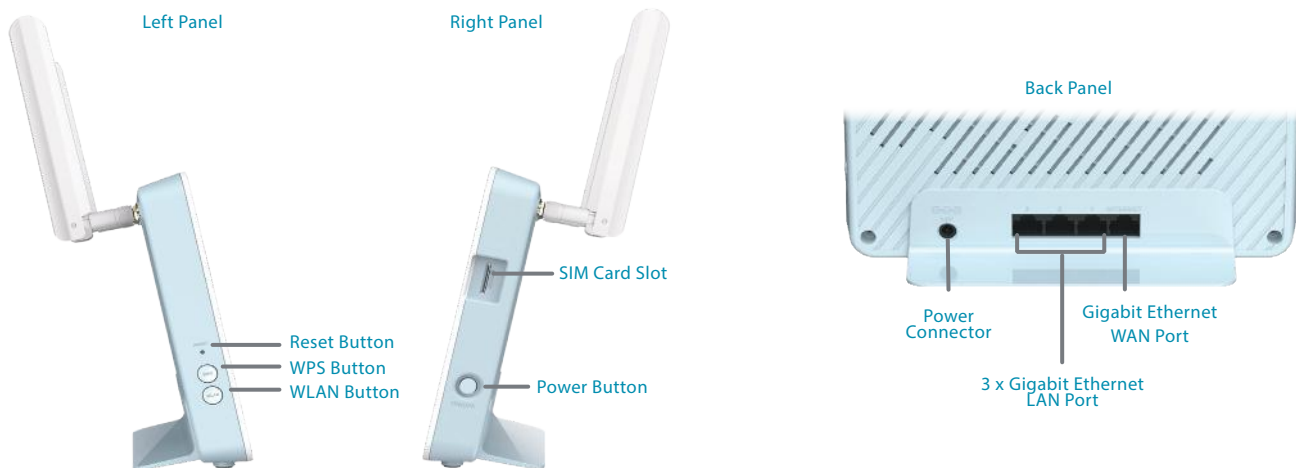

Expandability

The EAGLE PRO AI series can scale to any size home for dead zone free Wi-Fi coverage

Wi-Fi 6 Performance

Future-proof your Wi-Fi with coverage that's better, faster, and more efficient

Gigabit Ports

Plug in smart TVs, game consoles, and other devices for a fast and reliable connection

Clean Network

Compliant with the latest security standards like WPA3™ and IEC 62443-4-1

Voice Control

Works with Amazon Alexa and Google Assistant for convenient voice control

General	
Device Interfaces	3 x Gigabit Ethernet LAN ports, 1 x Gigabit Ethernet WAN port, 1 x WPS button, 1 x Reset button, 1 x WLAN button, 1 x Power button, 1 x SIM Card slot, 1 x Power connector
Antenna Type	Two external 4G LTE antennas
LTE Data Rates ¹	LTE Downlink up to 150 Mbps, LTE Uplink up to 50 Mbps, DC-HSPA Downlink up to 42 Mbps, DC-HSPA Uplink up to 5.72 Mbps
Wi-Fi Data Rates ¹	2.4 GHz Up to 300 Mbps, 5 GHz Up to 1201 Mbps, 6/9/11/12/18/24/36/48/54Mbps in 802.11g mode, 1/2/5.5/11 Mbps in 802.11b mod
IEEE Standard	IEEE 802.11ax/ac/n/g/b/a, IEEE 802.3u/ab
Frequency Support ²	LTE Bands: Release 10 CAT4: Band 1/3/7/8/20/28/38/40/41 UMTS/HSPA/HSPA+/DC-HSPA+: Band 1/8 (900/2100 MHz) GSM/GPRS/EDGE: 900/1800 MHz
Functionality	
Security Protocol	WPA (Wi-Fi Protected Access), WPA2, WPA3, WPS (Wi-Fi Protected Setup)
Firewall	Stateful Packet Inspection, Anti-spoofing Checking, IP/MAC Address Filtering, 1 x DMZ
Software	
Device Management	EAGLE PRO AI app (iOS and Android), Web UI
Voice Assistants	Amazon Alexa, Google Assistant
Physical	
LED Status Indicators	Power, Internet, 2.4 GHz Wi-Fi, 5 GHz Wi-Fi, LTE/3G, SMS, Signal Strength
Dimensions	198 x 170.14 x 66.21 mm
Weight	400 g
Power Adapter	12V/1.5A
Operating Temperature	0 to 40 °C
Storage Temperature	-10 to 70 °C
Operating Humidity	10% to 90% non-condensing
Storage Humidity	0% to 95% non-condensing
Certifications	CE, BSMI/NCC, RCM